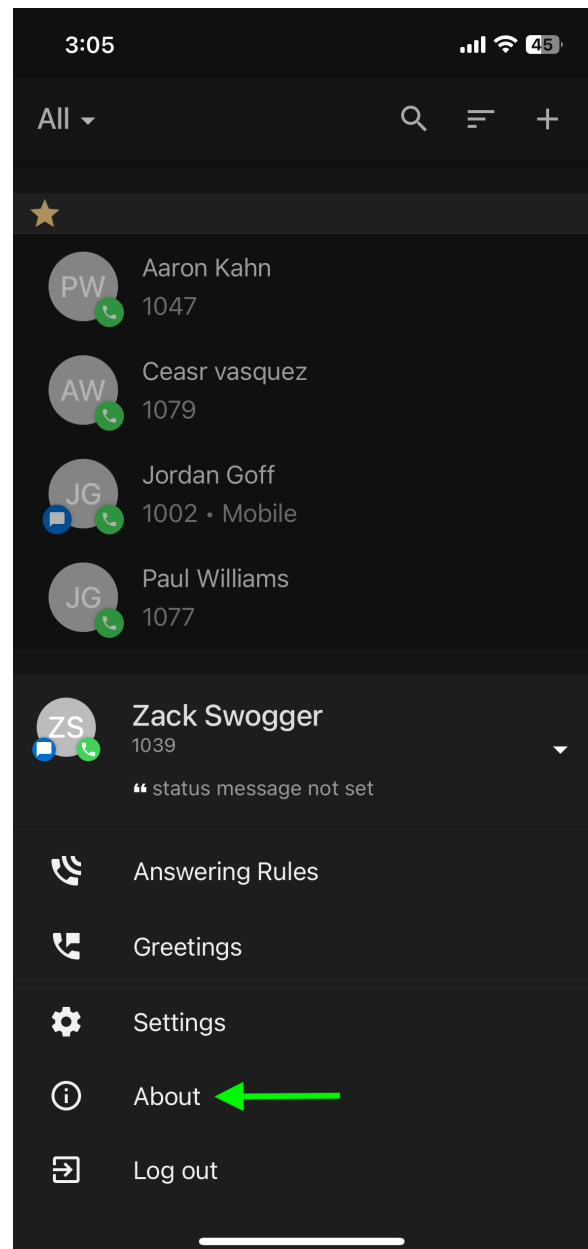

SIMPLEFIBER

How to Submit SNAPmobile Logs

Press the hamburger menu

Press About

Press Submit Feedback

Press Send