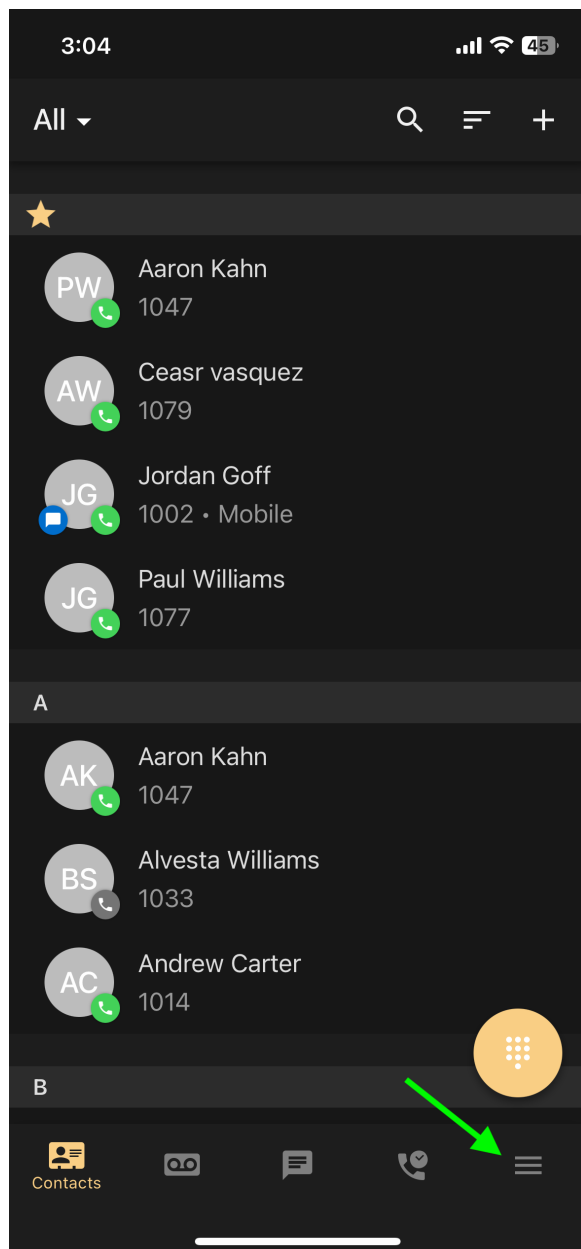

SIMPLEFIBER

How to Submit SNAPmobile Logs

Press the hamburger menu

Press About

Press Submit Feedback

Press Send